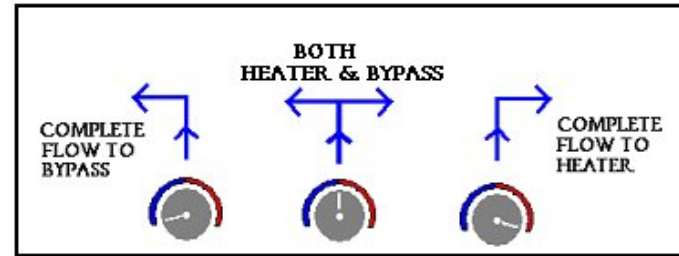

CONTROL PANEL KNOBS AS THEY
RELATE TO WATER VALVE

Southern Rods and Parts
2125 Airport Road
Greer, SC 29651