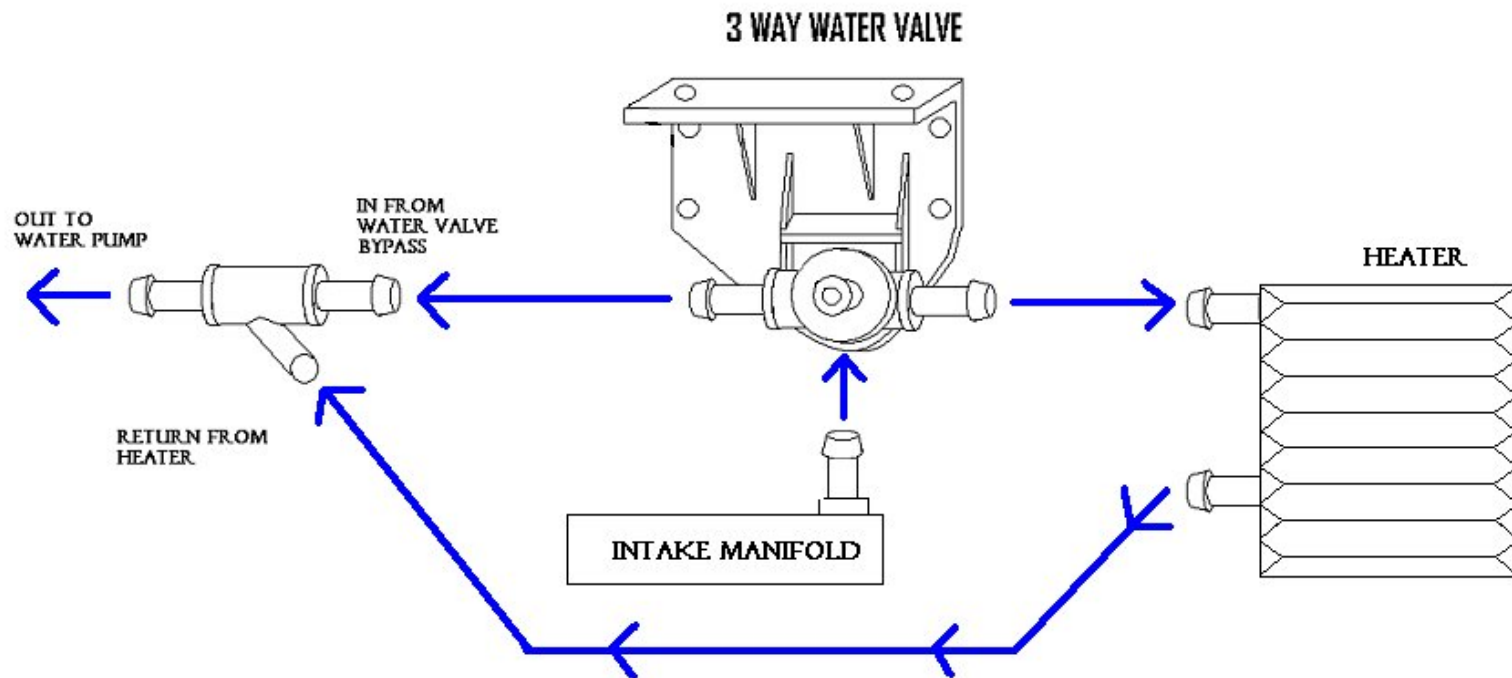

CONTROL PANEL KNOBS AS THEY
RELATE TO WATER VALVE

Southern Rods and Parts
2125 Airport Road
Greer, SC 29651